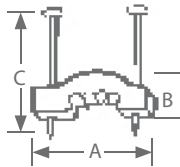

CABLE STAPLES (STEEL)

HALEX PART #	DIMENSIONS (INCHES)		
	A	B	C
FOR NON-METALLIC CABLE			
61050	0.170	1.000	0.500
61010	0.170	1.000	0.500
FOR ARMORED AND NON-METALLIC CABLE			
62550	0.170	1.250	0.563
62510	0.170	1.250	0.563

PLASTIC INSULATING STAPLES (PLASTIC)

HALEX PART #	DIMENSIONS (INCHES)		
	A	B	C
FITS NM CABLE: #14 - #12;			
FITS UF CABLE: #14/2 - #12/2			
27209	0.93	0.43	1.25
FITS NM CABLE: #10/2 - #8/2;			
FITS UF CABLE: #10/2 - #8/2; #14/3 - #12/3			
27309	1.31	0.40	1.25

STRAIN RELIEF CORD CONNECTORS (ZINC DIE CAST)

HALEX PART #	DIMENSIONS (INCHES)			HALEX PART #	DIMENSIONS (INCHES)		
	A (MIN)	A (MAX)	B		A (MIN)	A (MAX)	B
FITS WIRE RANGE: .190 - .260				FITS WIRE RANGE: .625 - .725			
16911B	0.19	0.26	1.20	16923B	0.63	0.73	1.27
FITS WIRE RANGE: .260 - .375				FITS WIRE RANGE: .370 - .470			
16912B	0.26	0.38	1.20	16930	0.35	0.45	1.48
BAGGED ITEMS				16930B	0.35	0.45	1.48
21691	0.26	0.38	1.20	FITS WIRE RANGE: .625 - .750			
FITS WIRE RANGE: .375 - .500				16932B	0.625	0.75	1.48
16913B	0.38	0.50	1.20	FITS WIRE RANGE: .750 - .880			
BAGGED ITEMS				16933B	0.625	0.75	1.48
21692	0.38	0.50	1.20	BAGGED ITEMS			
FITS WIRE RANGE: .440 - .500				16933	0.625	0.75	1.48
16921B	0.44	0.50	1.27	FITS WIRE RANGE .875 - .900			
FITS WIRE RANGE: .500 - .625				16934B	0.75	0.88	1.48
16922B	0.50	0.63	1.27	BAGGED ITEMS			
BAGGED ITEMS				16934	0.75	0.88	1.48
21694	0.50	0.63	1.27				